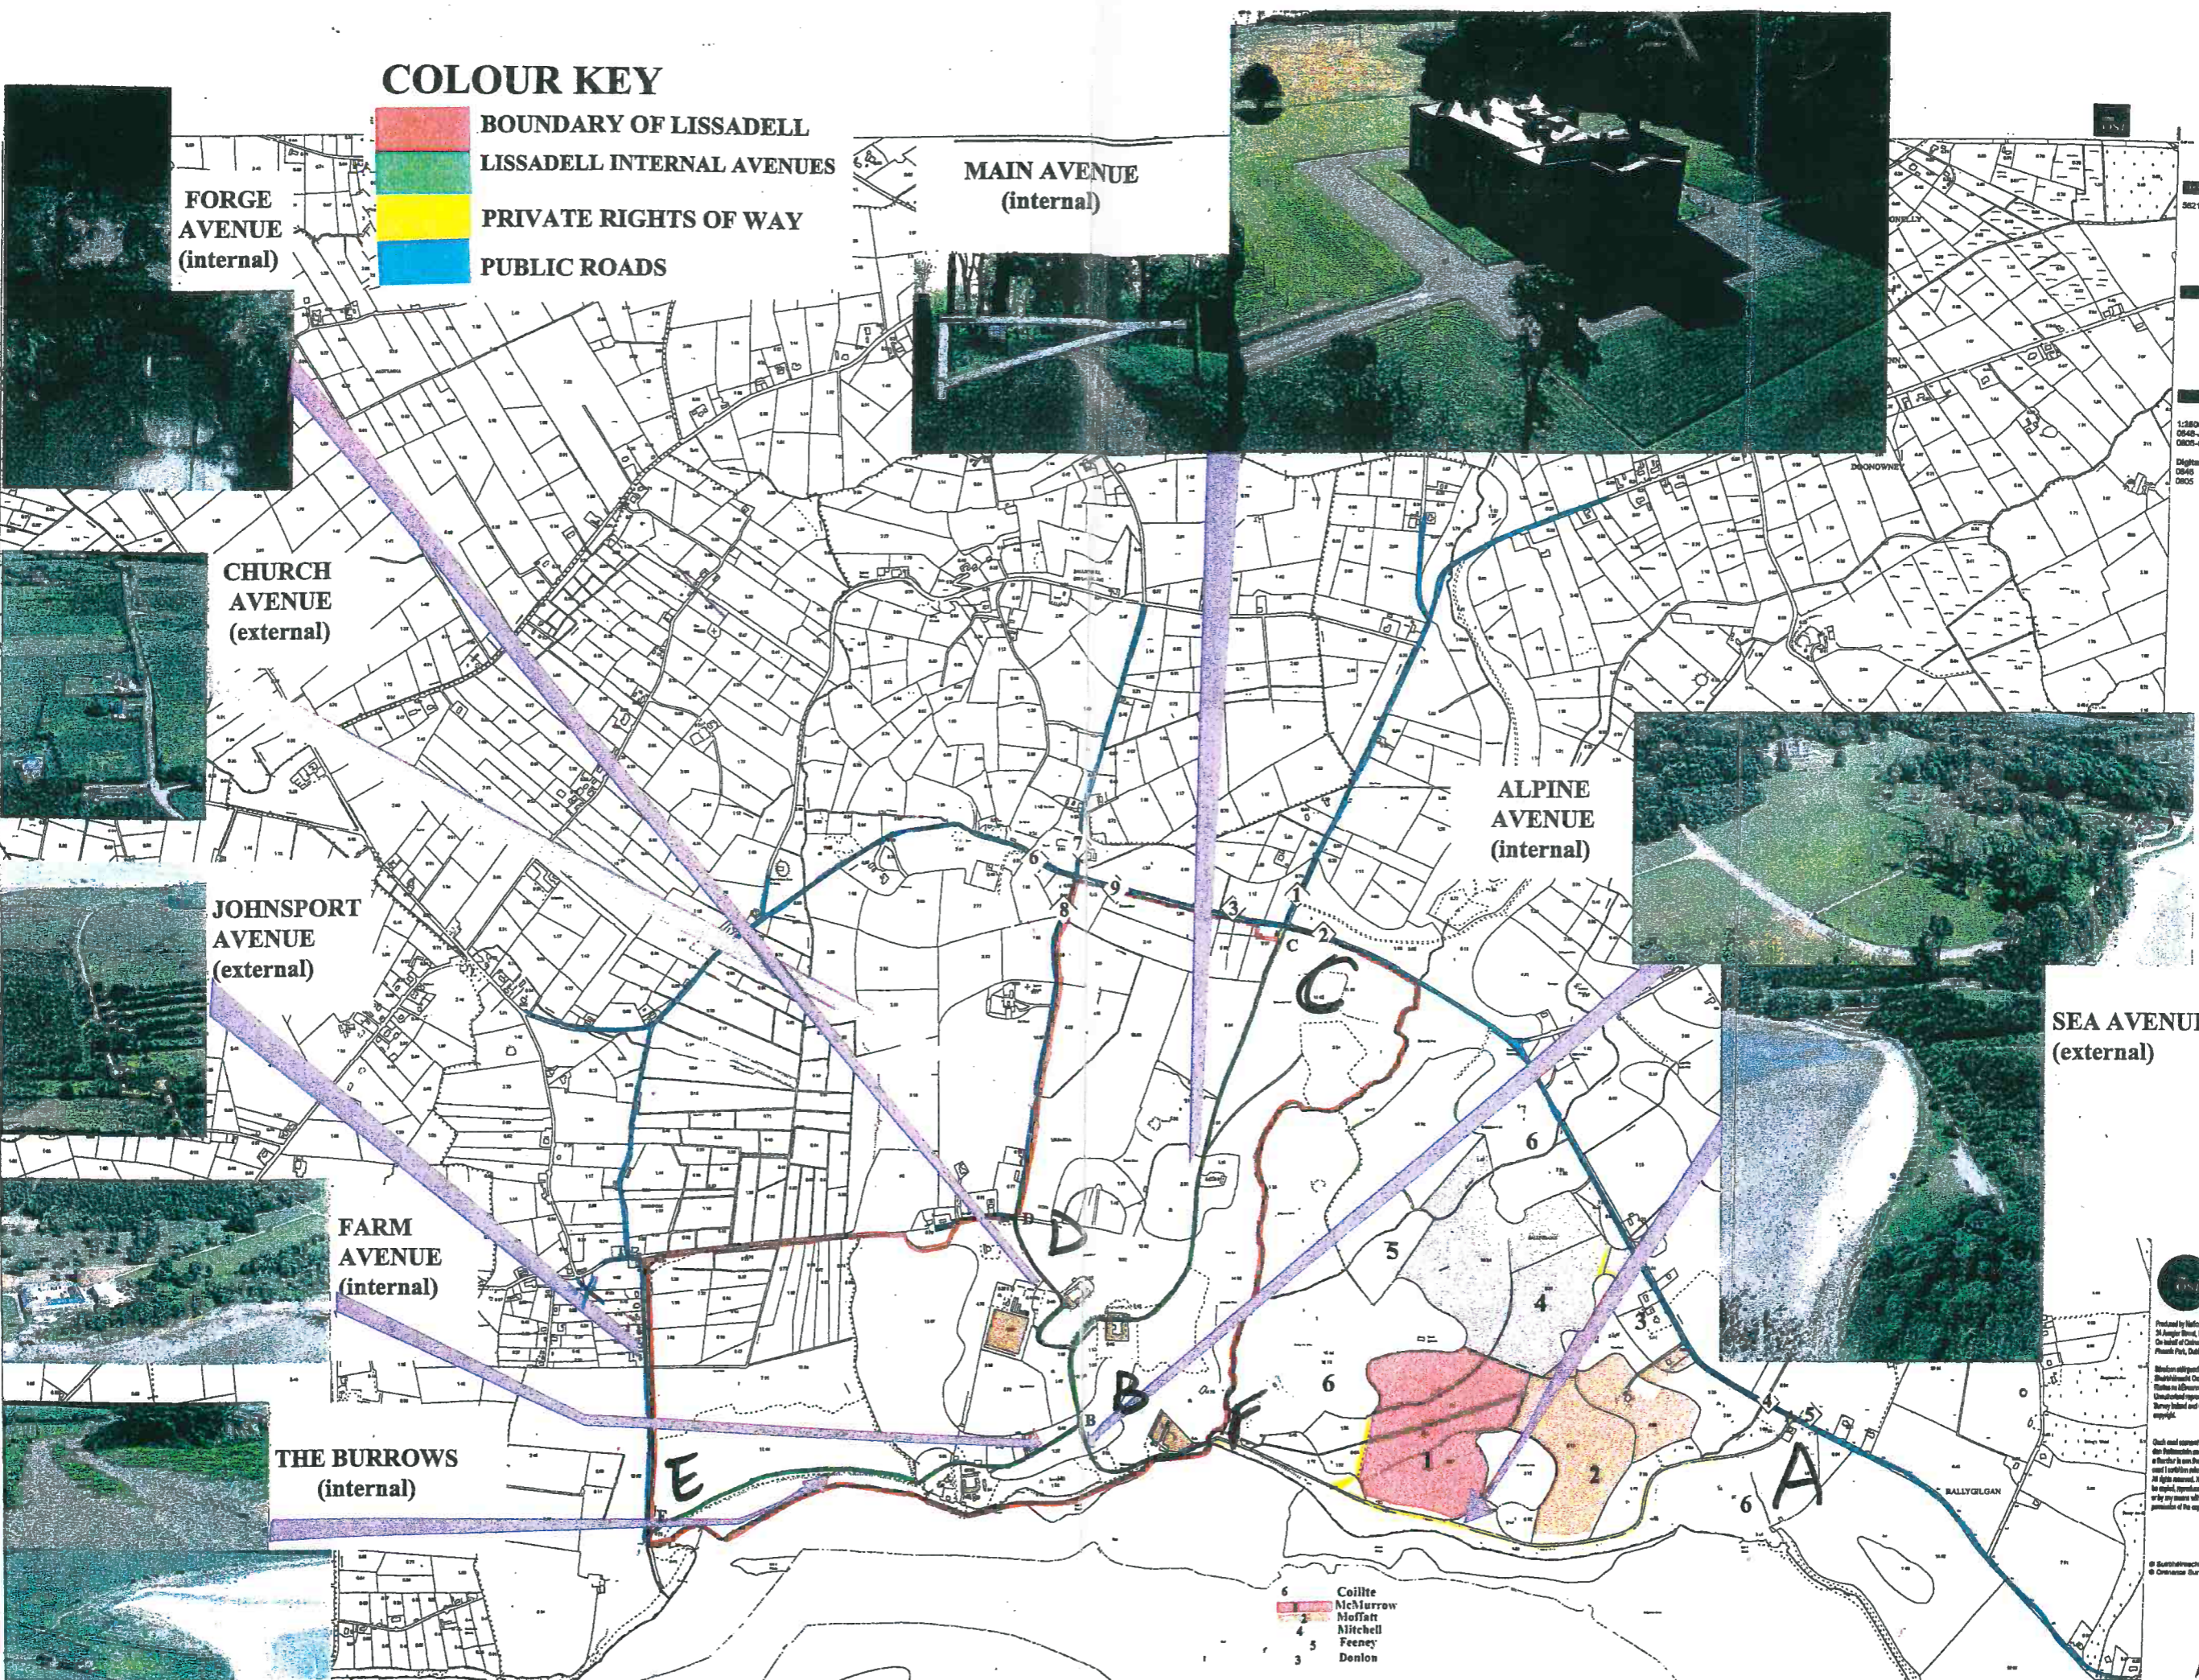

COLOUR KEY

- BOUNDARY OF LISSADELL
- LISSADELL INTERNAL AVENUES
- PRIVATE RIGHTS OF WAY
- PUBLIC ROADS

FORGE AVENUE
(internal)

MAIN AVENUE
(internal)

CHURCH AVENUE
(external)

ALPINE AVENUE
(internal)

JOHNSPORT AVENUE
(external)

SEA AVENUE
(external)

FARM AVENUE
(internal)

THE BURROWS
(internal)

- 6 Coille
- 2 McMurray
- 4 Moffatt
- 5 Mitchell
- 3 Feeney
- Donlon

302118,845453
1:2500
0842-A 0846-C
0805-C
Digital Map
0846 0847
0805 0804

Produced by National Map Centre,
54 Angler Row, Dublin 2
On behalf of Ordnance Survey Ireland,
Phoenix Park, Dublin 8.
No portion of this map may be reproduced or transmitted in any form or by any means without the prior written permission of the copyright owner.
© Ordnance Survey Ireland, 2009