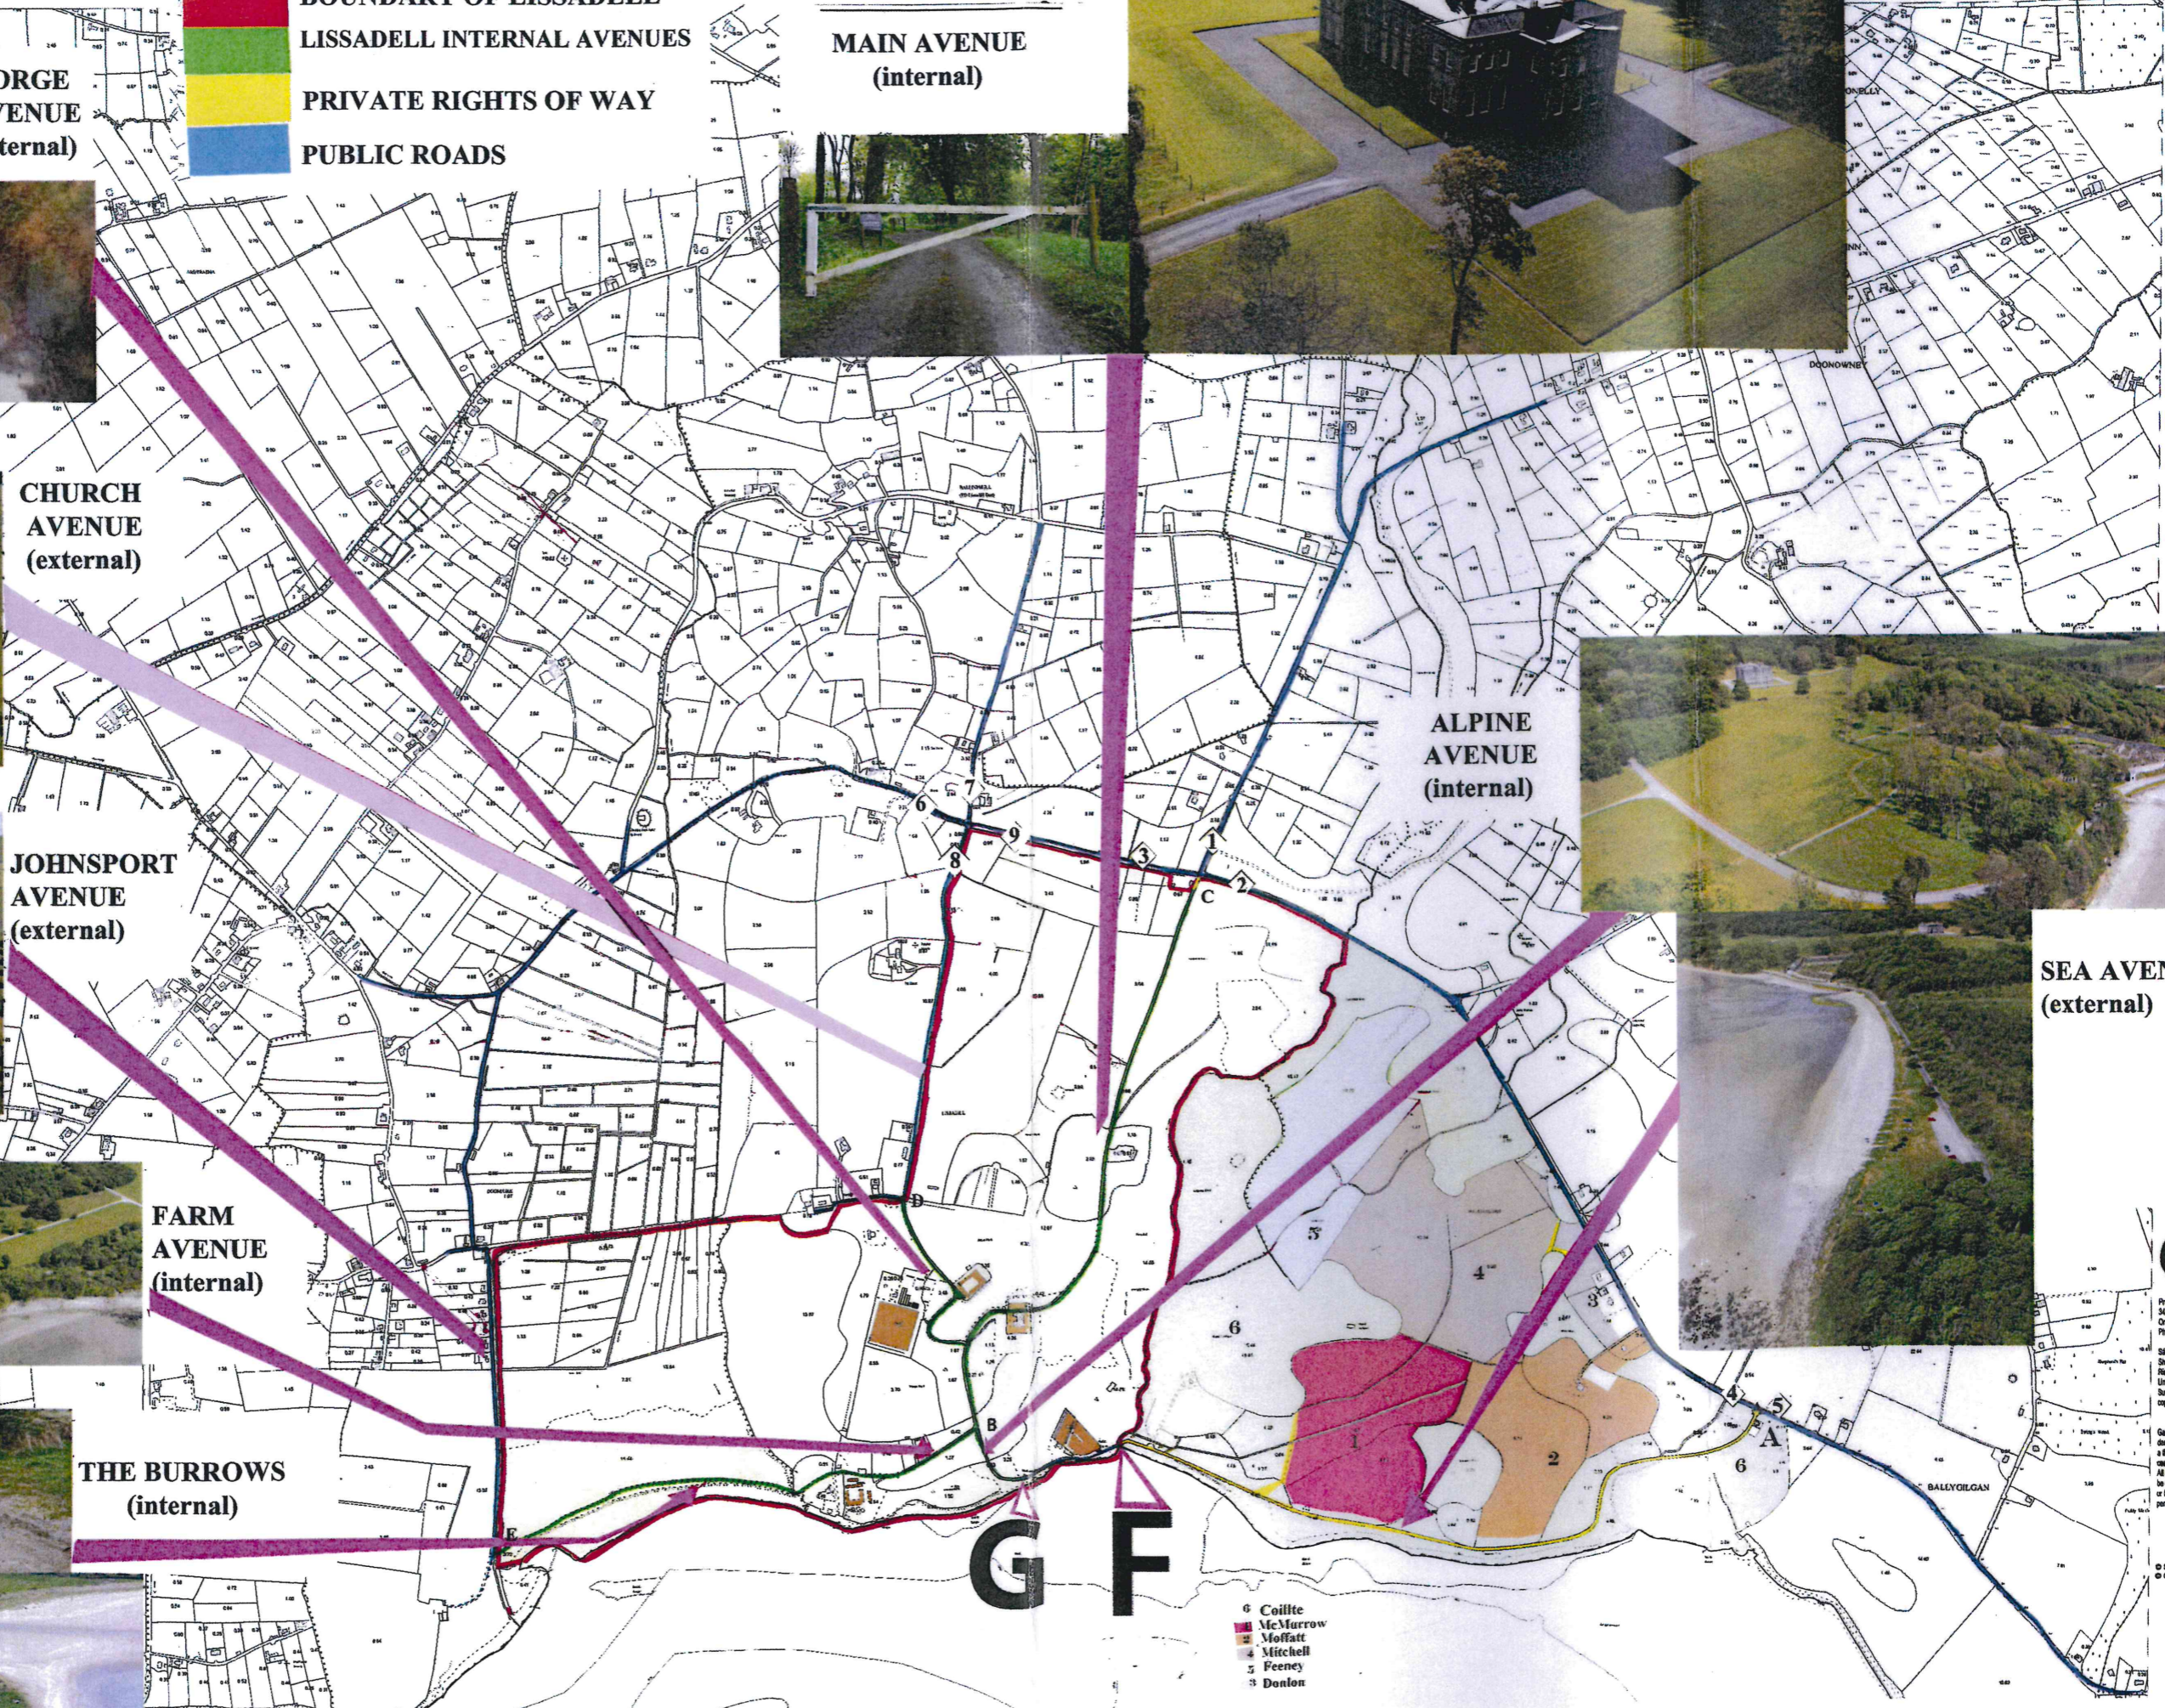

COLOUR KEY

- BOUNDARY OF LISSADELL
- LISSADELL INTERNAL AVENUES
- PRIVATE RIGHTS OF WAY
- PUBLIC ROADS

FORGE AVENUE (internal)

MAIN AVENUE (internal)

CHURCH AVENUE (external)

ALPINE AVENUE (internal)

JOHNSPORT AVENUE (external)

SEA AVENUE (external)

FARM AVENUE (internal)

THE BURROWS (internal)

- 6 Coille
- 1 McMurrow
- 2 Moffatt
- 4 Mitchell
- 5 Feeney
- 3 Donlon

OSi
52118.845433
DESCRIPTION
MAP SHEETS
1:2500
0848-A 0848-C
0805-C
Digital Map
0846 0847
0805 0804